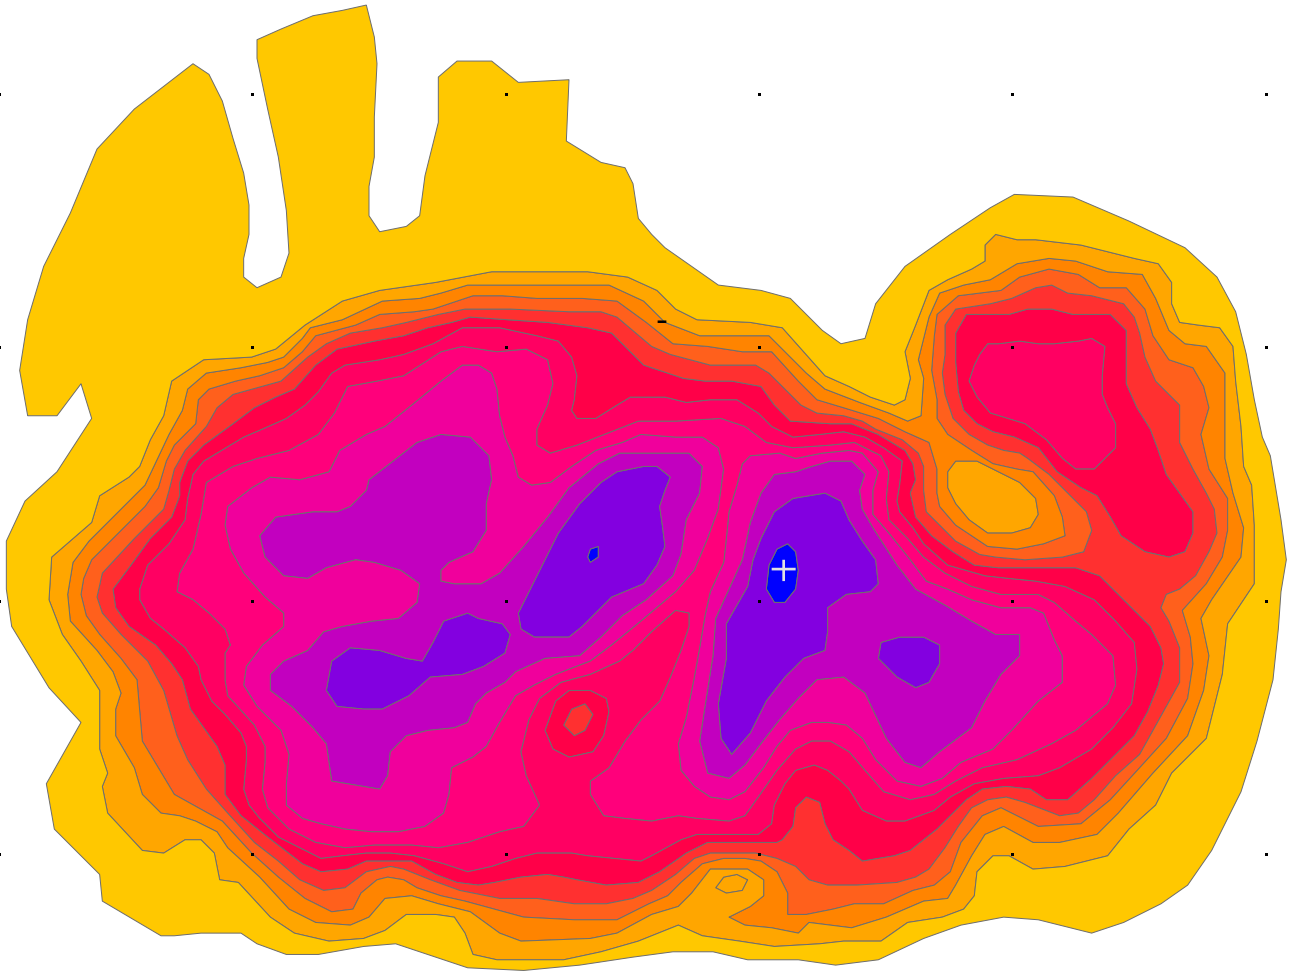

NOT FOR NAVIGATION OR COMMERCIAL USE COPYRIGHT 2005 IOWA STATE UNIVERSITY

DEPTH (feet)

470 32 62
470 32 02
470 31 42
470 30 82
470 30 22
470 29 62
470 29 02

NAD-83 Northing, Easting
Zone 15T
Sampling Location (+): 4703029, 556374

556 189 556 249 556 309 556 369 556 429 556 489