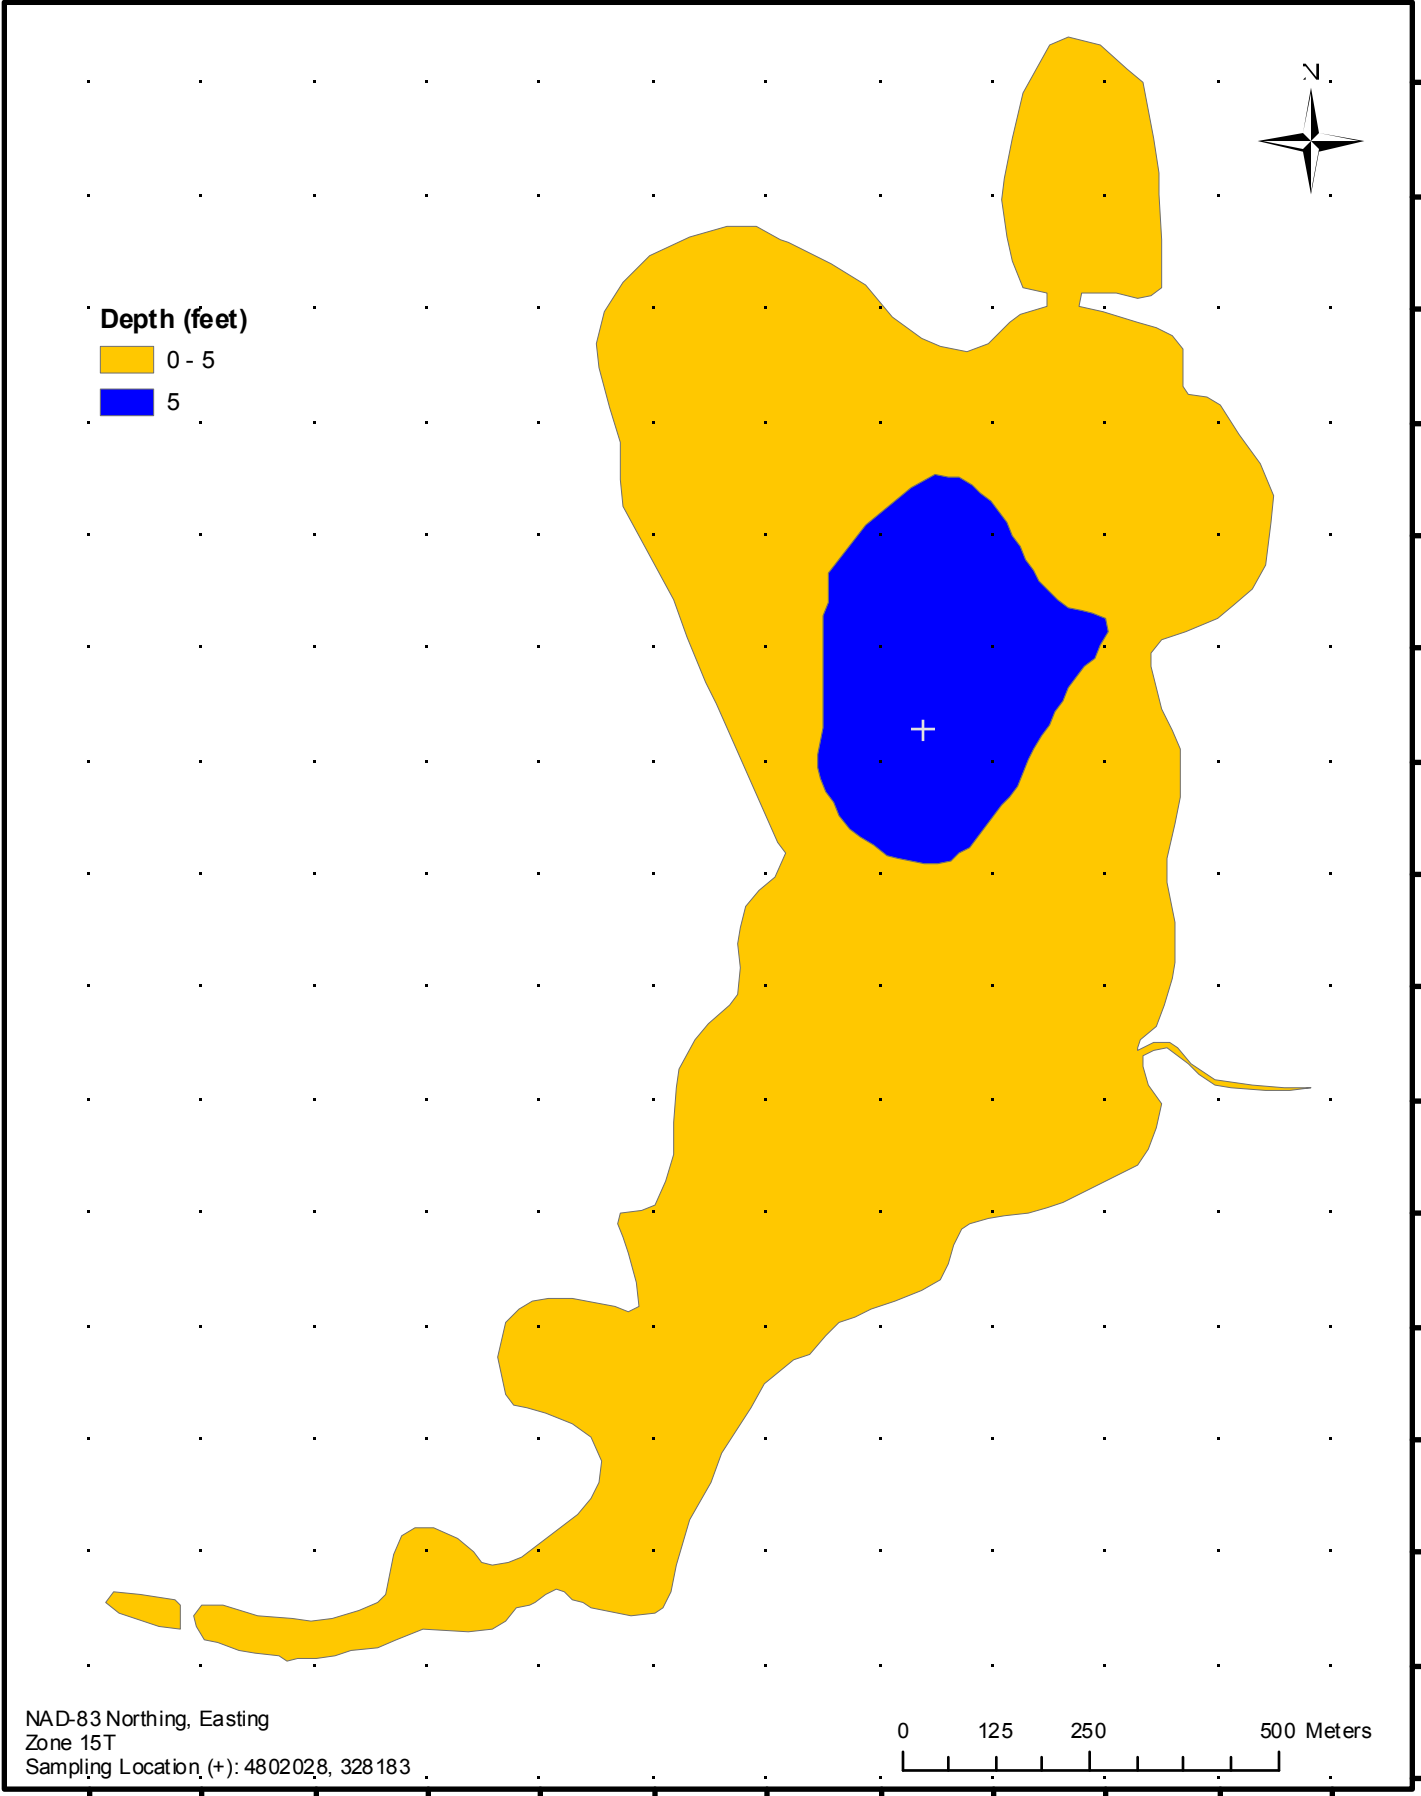

NOT FOR NAVIGATION OR COMMERCIAL USE COPYRIGHT 2005 IOWA STATE UNIVERSITY

NAD-83 Northing, Easting  
Zone 15T  
Sampling Location (+): 4802028, 328183

0 125 250 500 Meters

327078

327378

327678

327978

328278

328578

4800633

4800933

4801233

4801533

4801833

4802133

4802433