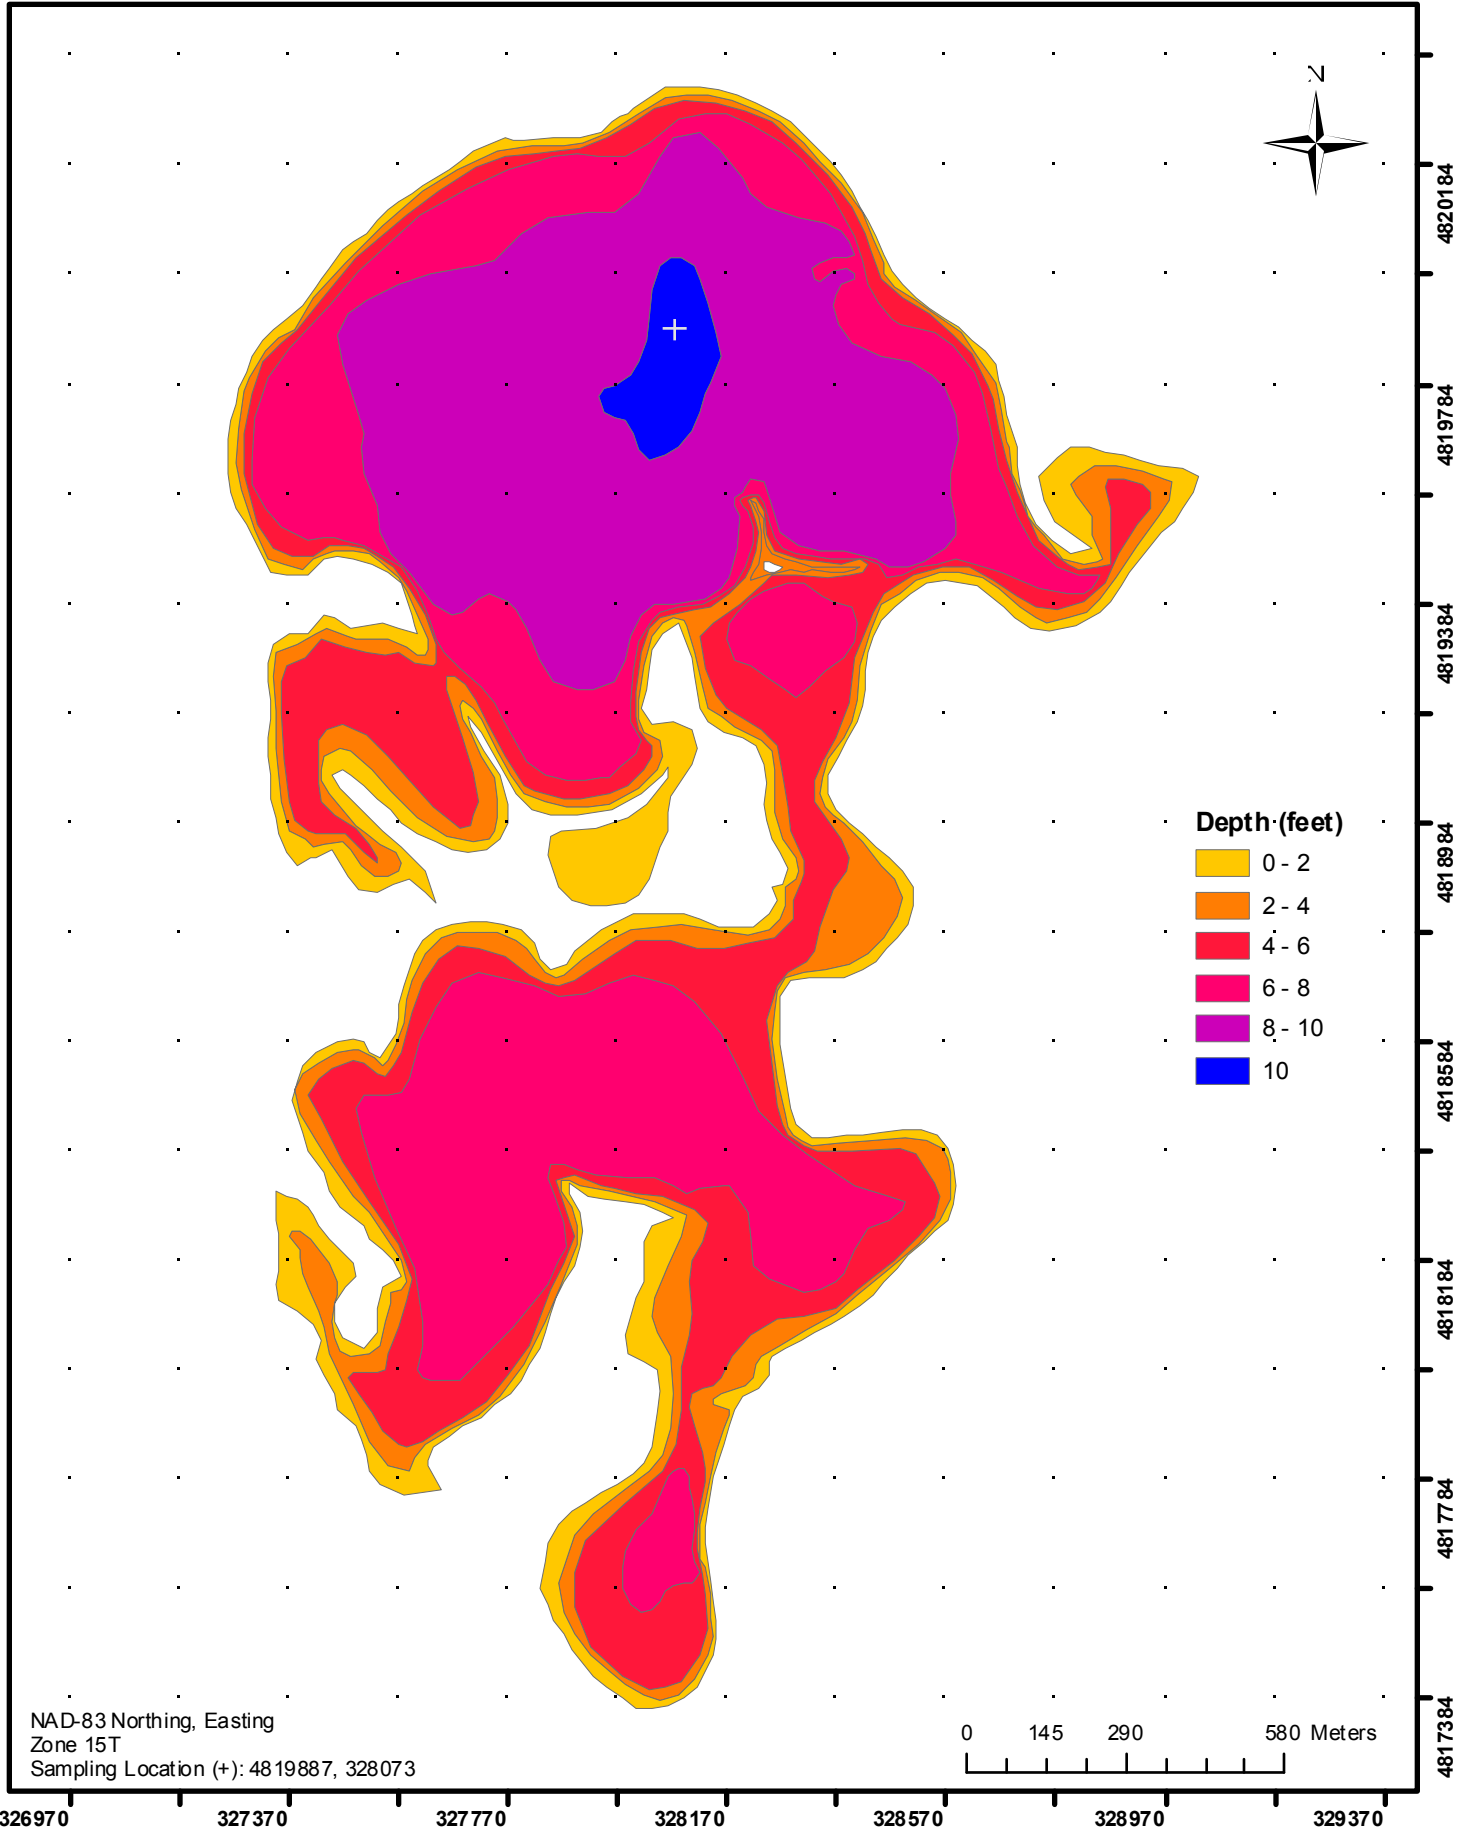

NOT FOR NAVIGATION OR COMMERCIAL USE COPYRIGHT 2005 IOWA STATE UNIVERSITY

NAD-83 Northing, Easting  
Zone 15T  
Sampling Location (+): 4819887, 328073

0 145 290 580 Meters