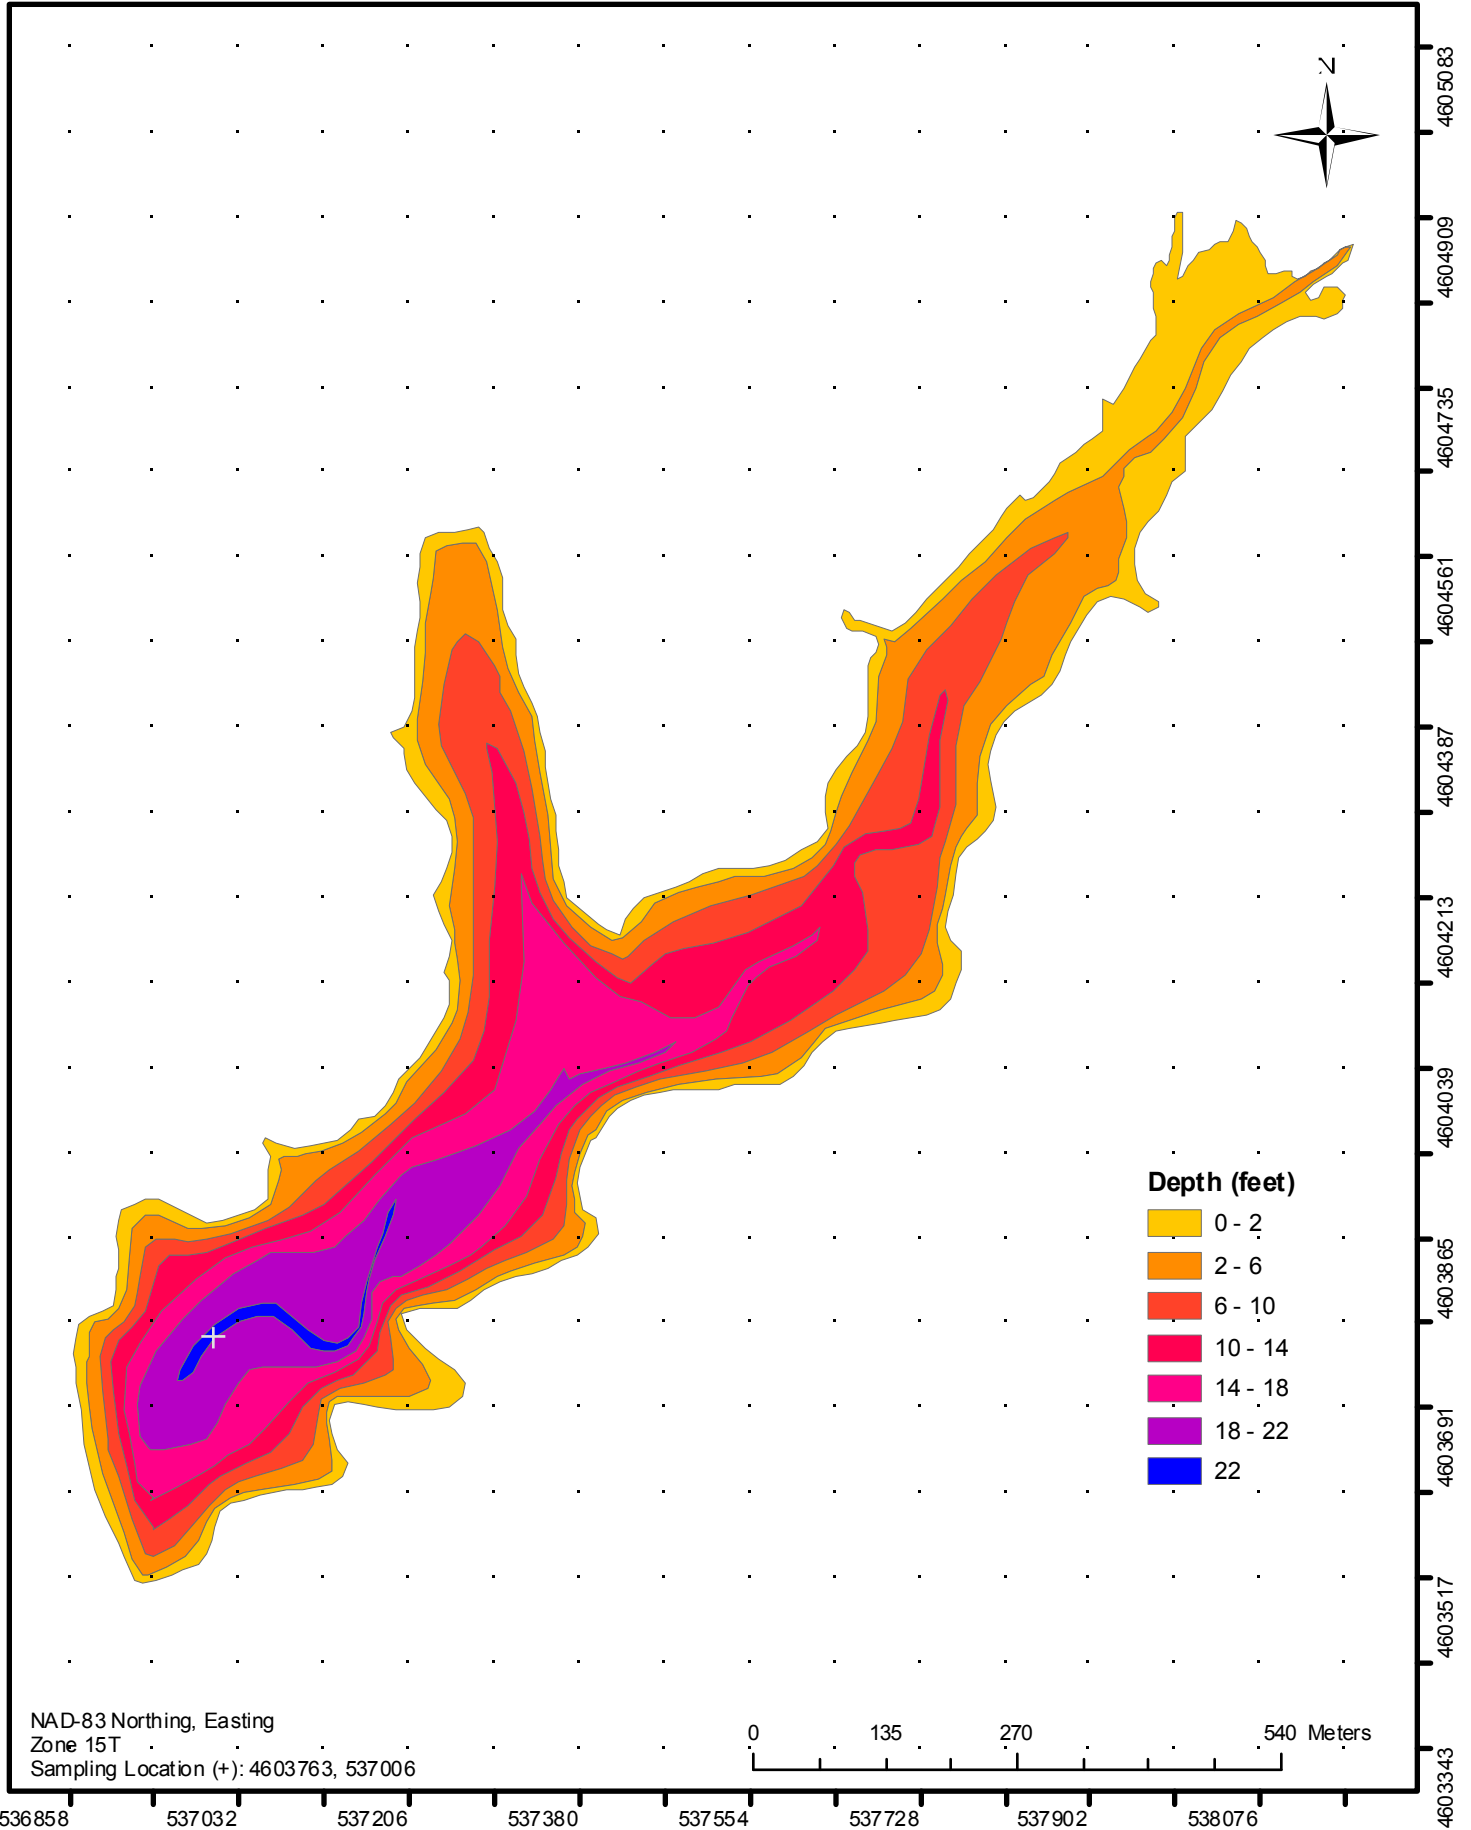

NOT FOR NAVIGATION OR COMMERCIAL USE COPYRIGHT 2005 IOWA STATE UNIVERSITY

NAD-83 Northing, Easting
Zone 15T
Sampling Location (+): 4603763, 537006

0 135 270 540 Meters

536858

537032

537206

537380

537554

537728

537902

538076

4603343

4603517

4603691

4603865

4604039

4604213

4604387

4604561

4604735

4604909

4605083