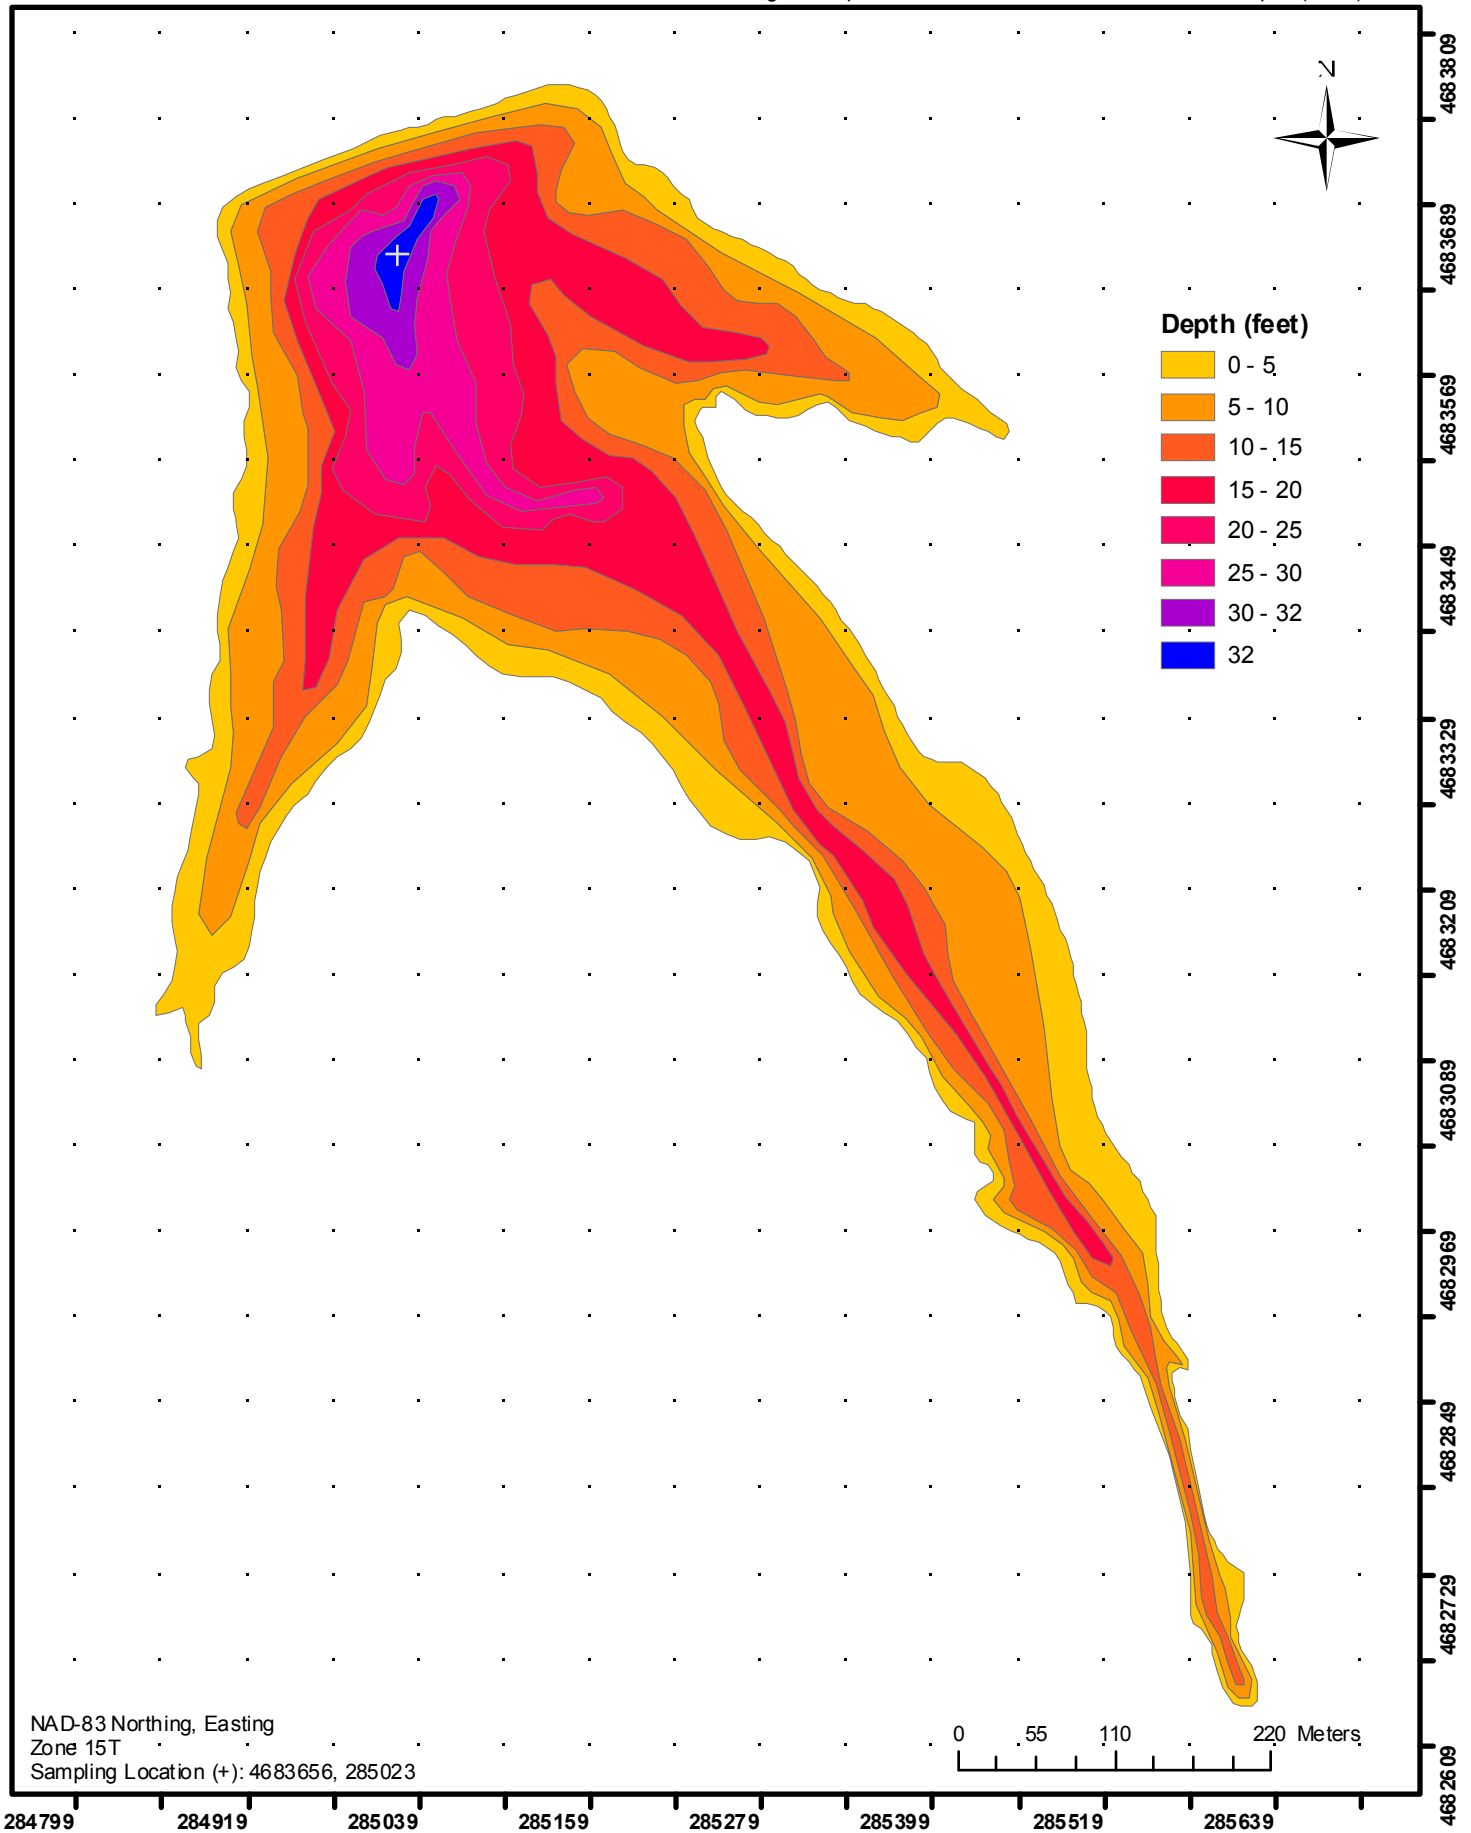

NOT FOR NAVIGATION OR COMMERCIAL USE COPYRIGHT 2005 IOWA STATE UNIVERSITY

NAD-83 Northing, Easting
Zone 15T
Sampling Location (+): 4683656, 285023

0 55 110 220 Meters