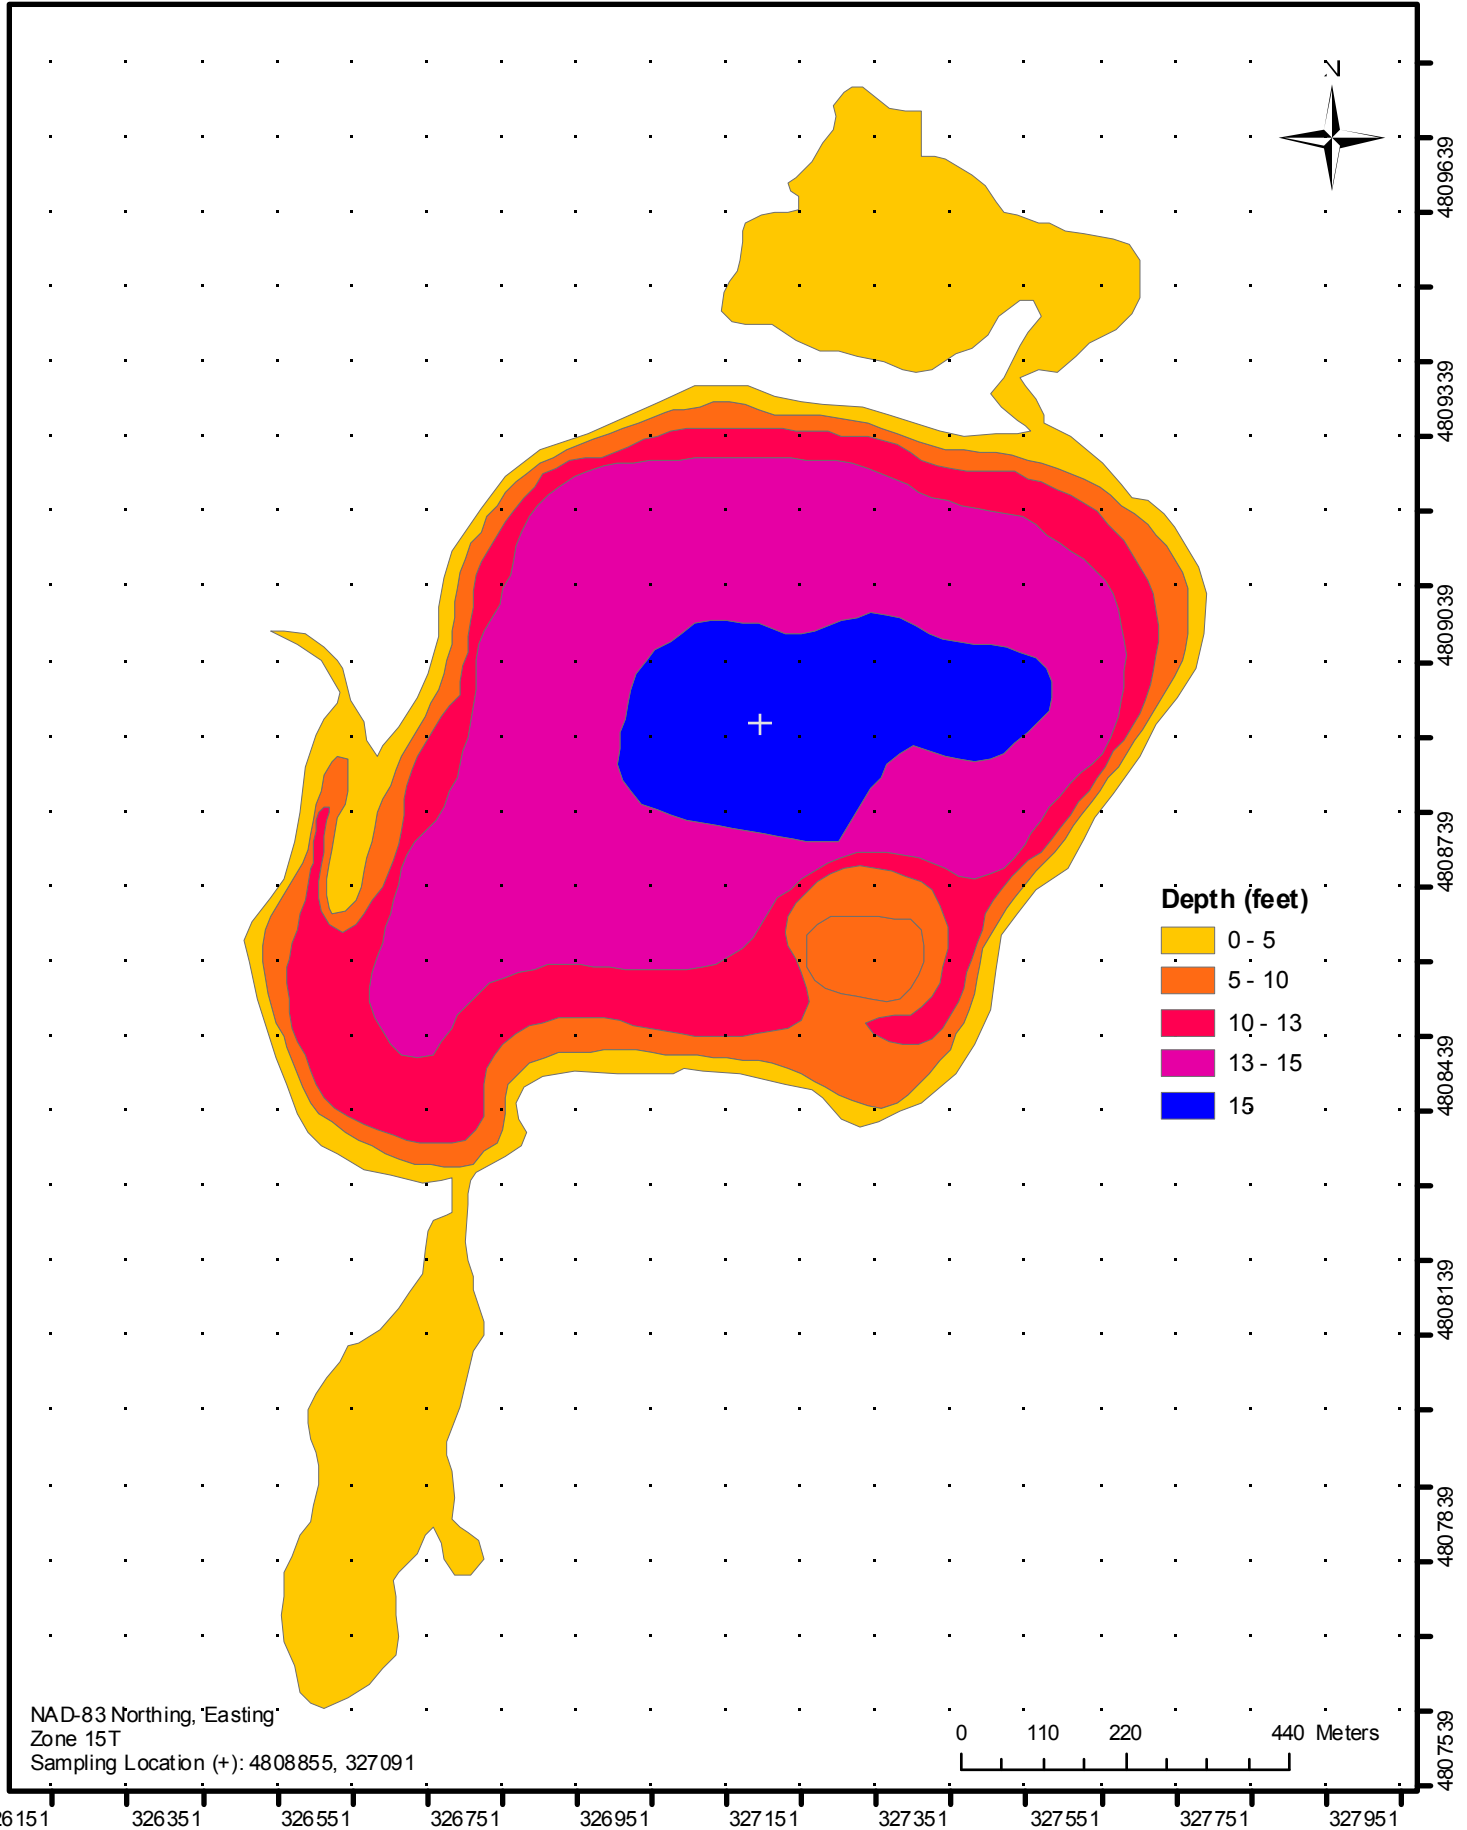

NOT FOR NAVIGATION OR COMMERCIAL USE COPYRIGHT 2005 IOWA STATE UNIVERSITY

NAD-83 Northing, 'Easting'
Zone 15T
Sampling Location (+): 4808855, 327091

0 110 220 440 Meters