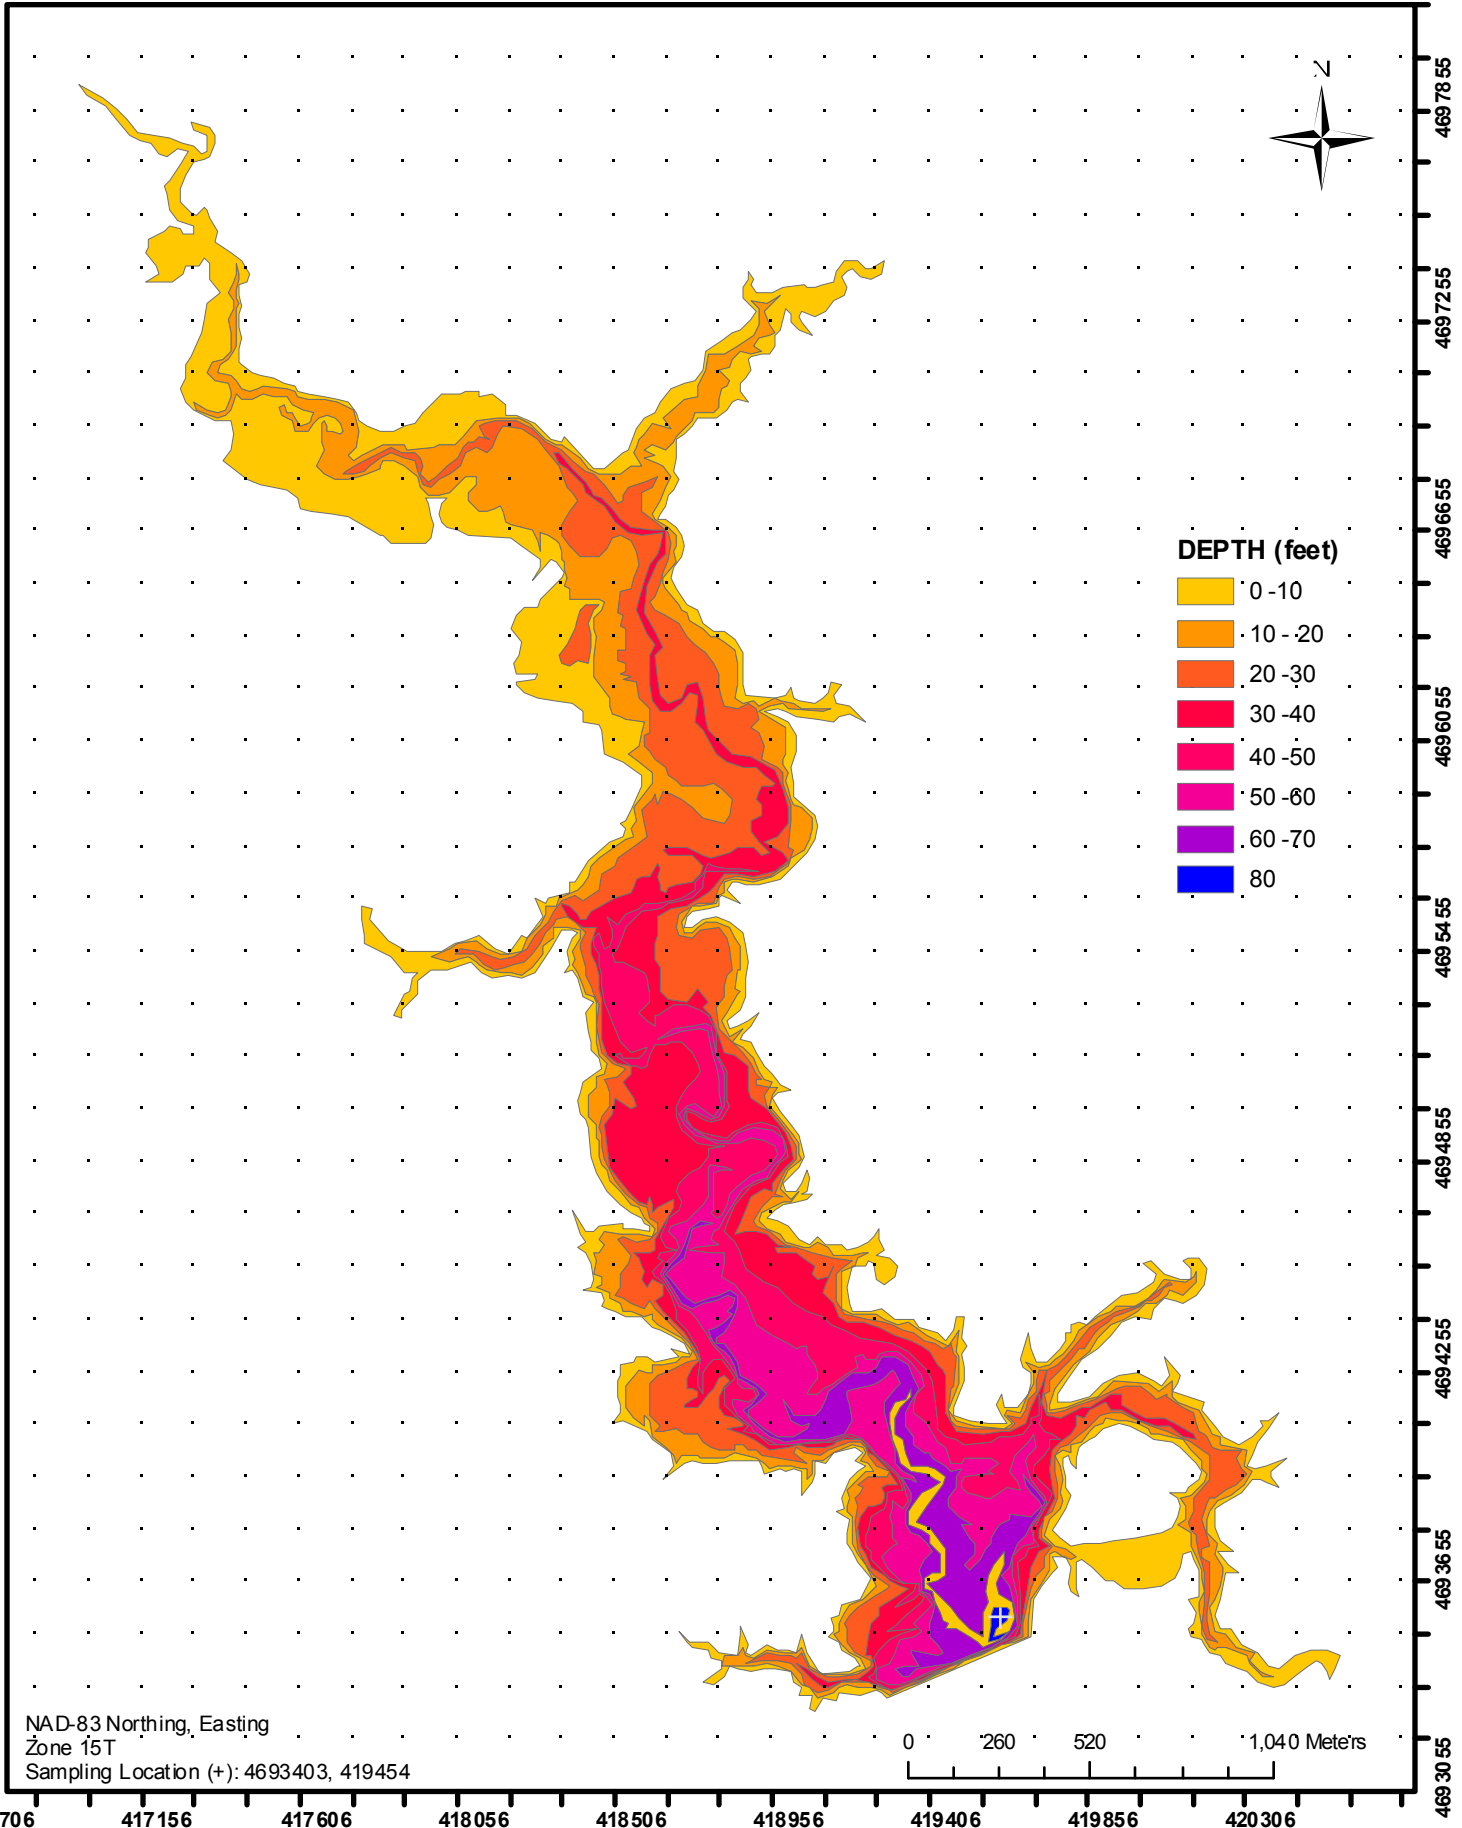

NOT FOR NAVIGATION OR COMMERCIAL USE COPYRIGHT 2005 IOWA STATE UNIVERSITY

NAD-83 Northing, Easting  
Zone 15T  
Sampling Location (+): 4693403, 419454

0 260 520 1,040 Meters

416706 417156 417606 418056 418506 418956 419406 419856 420306 4693055 4693655 4694255 4694855 4695455 4696055 4696655 4697255 4697855